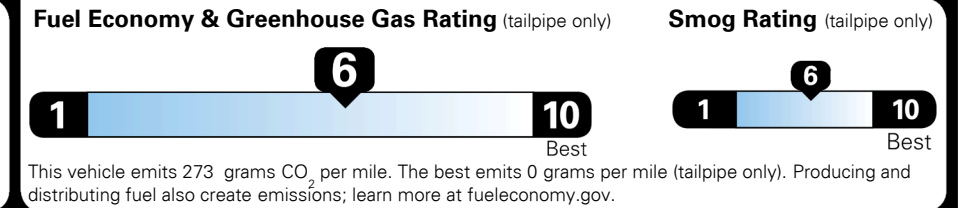

Actual results will vary for many reasons, including driving conditions and how you drive and maintain your vehicle. The average new vehicle gets 28 MPG and costs $9,500 to fuel over 5 years. Cost estimates are based on 15,000 miles per year at $ 3.50 per gallon. MPGe is miles per gasoline gallon equivalent. Vehicle emissions are a significant cause of climate change and smog.

fueleconomy.gov

Calculate personalized estimates and compare vehicles

GOVERNMENT 5-STAR SAFETY RATINGS

Overall Vehicle Score ★★★★★

Based on the combined rating of frontal, side and rollover. Should ONLY be compared to other vehicles of similar size and weight.

Frontal Driver ★★★★★

Crash Passenger ★★★★★

Based on the risk of injury in a frontal impact. Should ONLY be compared to other vehicles of similar size and weight.

Side Front seat ★★★★★

Crash Rear seat ★★★★★

Star ratings based on the risk of injury in a side impact.

Rollover ★★★★★

Star ratings based on the risk of rollover in a single-vehicle crash.

Star ratings range from 1 to 5 stars (★★★★★) with 5 being the highest.

Source: National Highway Traffic Safety Administration (NHTSA).

www.safercar.gov or 1-888-327-4236

Manufacturer's suggested retail price includes Manufacturer's recommended pre-delivery service. License and title fees, state and local taxes and other dealer installed options and accessories are not included in the manufacturer's suggested retail price.

PARTS CONTENT INFORMATION

FOR VEHICLES IN THIS CAR LINE U.S./CANADIAN PARTS CONTENT: 20 %

MAJOR SOURCES OF FOREIGN PARTS:
KOREA: 40%
MEXICO: 35%

NOTE: PARTS CONTENT DOES NOT INCLUDE FINAL ASSEMBLY, DISTRIBUTION, OR OTHER NON-PARTS COSTS.

FOR THIS VEHICLE FINAL ASSEMBLY POINT: PESQUERIA, NL, MEXICO

COUNTRY OF ORIGIN

ENGINE (MOTOR): USA

TRANSMISSION: MEXICO