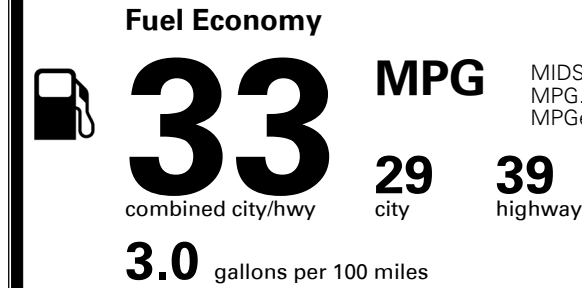

MSRP INCLUDING OPTIONS \$ 24,560.00

INLAND FREIGHT AND HANDLING \$ 1,155.00

TOTAL MANUFACTURER'S SUGGESTED RETAIL PRICE ▶ \$ 25,715.00

TOTAL ADDITIONAL WEIGHT: 11.4

*Additional terms and conditions apply.
 **Kia Connect may be currently unavailable for some Model Year 2022 and newer vehicles sold or purchased in Massachusetts; please see owners.kia.com for more information.
 NOTE: When you purchase this vehicle, Kia America, Inc. collects personal information you provide to the dealership. For information on our collection and use of personal information and your rights, please see our Privacy Policy on www.kia.com.

EPA DOT Fuel Economy and Environment

Gasoline Vehicle

MIDSIZE CARS range from 15 to 140 MPG. The best vehicle rates 140 MPGe.

You save \$1,500
in fuel costs over 5 years
 compared to the average new vehicle.