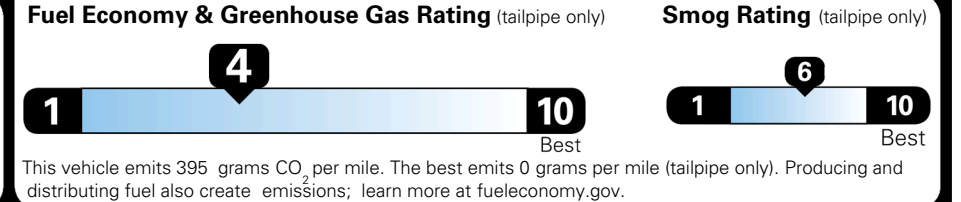

Actual results will vary for many reasons, including driving conditions and how you drive and maintain your vehicle. The average new vehicle gets 29 MPG and costs $8,000 to fuel over 5 years. Cost estimates are based on 15,000 miles per year at $ 3.10 per gallon. MPGe is miles per gasoline gallon equivalent. Vehicle emissions are a significant cause of climate change and smog.

fueleconomy.gov

Calculate personalized estimates and compare vehicles

GOVERNMENT 5-STAR SAFETY RATINGS

Overall Vehicle Score	Not Rated	
Based on the combined rating of frontal, side and rollover. Should ONLY be compared to other vehicles of similar size and weight.		
Frontal	Driver	Not Rated
Crash	Passenger	Not Rated
Based on the risk of injury in a frontal impact. Should ONLY be compared to other vehicles of similar size and weight.		
Side	Front seat	Not Rated
Crash	Rear seat	Not Rated
Star ratings based on the risk of injury in a side impact.		
Rollover	Not Rated	
Star ratings based on the risk of rollover in a single-vehicle crash.		

Star ratings range from 1 to 5 stars (★★★★★) with 5 being the highest.
Source: National Highway Traffic Safety Administration (NHTSA).
www.safercar.gov or 1-888-327-4236

Manufacturer's suggested retail price includes Manufacturer's recommended pre-delivery service. License and title fees, state and local taxes and other dealer installed options and accessories are not included in the manufacturer's suggested retail price.

PARTS CONTENT INFORMATION

FOR VEHICLES IN THIS CAR LINE U.S./CANADIAN PARTS CONTENT: 50 %

MAJOR SOURCES OF FOREIGN PARTS: KOREA: 35%

NOTE: PARTS CONTENT DOES NOT INCLUDE FINAL ASSEMBLY, DISTRIBUTION, OR OTHER NON-PARTS COSTS.

FOR THIS VEHICLE FINAL ASSEMBLY POINT: WEST POINT, GA, USA

COUNTRY OF ORIGIN ENGINE (MOTOR): KOREA
TRANSMISSION: USA