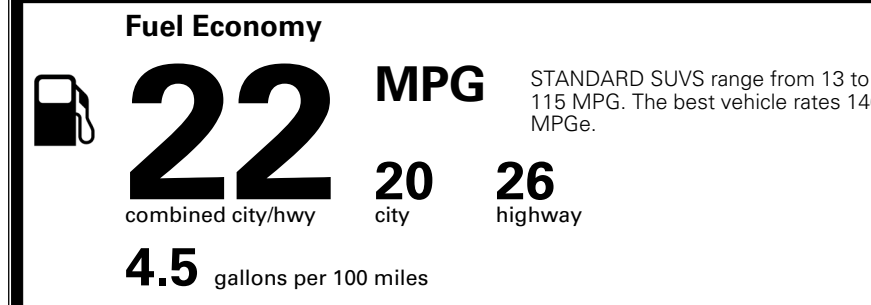

EPA DOT Fuel Economy and Environment

Gasoline Vehicle

You spend \$2,500 more in fuel costs over 5 years compared to the average new vehicle.

Annual fuel cost \$2,100

Actual results will vary for many reasons, including driving conditions and how you drive and maintain your vehicle. The average new vehicle gets 29 MPG and costs \$8,000 to fuel over 5 years. Cost estimates are based on 15,000 miles per year at \$ 3.10 per gallon. MPGe is miles per gasoline gallon equivalent. Vehicle emissions are a significant cause of climate change and smog.