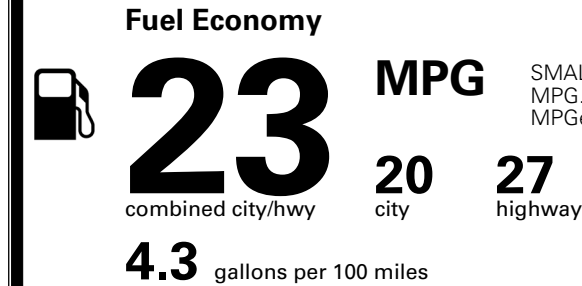

EPA DOT Fuel Economy and Environment

Gasoline Vehicle

SMALL SUVs range from 14 to 138 MPG. The best vehicle rates 146 MPGe.

You spend
$2,250
more in fuel costs
over 5 years
compared to the
average new vehicle.

Annual fuel cost
$2,150

Fuel Economy & Greenhouse Gas Rating (tailpipe only)