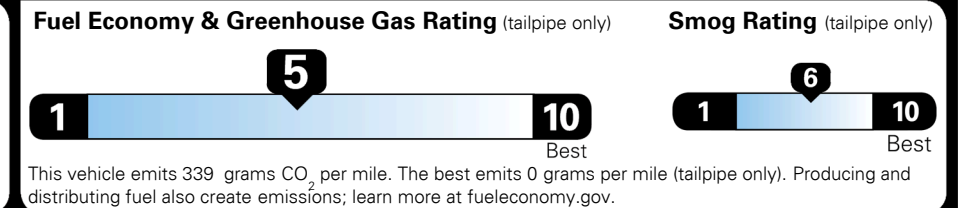

EPA DOT Fuel Economy and Environment

Gasoline Vehicle

You spend **\$1,000** more in fuel costs over 5 years compared to the average new vehicle.

Annual fuel cost **\$1,900**

Actual results will vary for many reasons, including driving conditions and how you drive and maintain your vehicle. The average new vehicle gets 29 MPG and costs \$8,500 to fuel over 5 years. Cost estimates are based on 15,000 miles per year at \$ 3.30 per gallon. MPGe is miles per gasoline gallon equivalent. Vehicle emissions are a significant cause of climate change and smog.