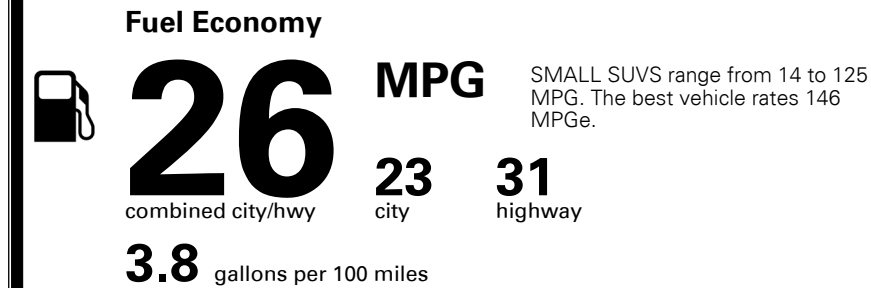

WARRANTY

10 Year/100,000 Mile Limited Powertrain Warranty
5 Year/60,000 Mile Limited Basic Warranty
5 Year/60,000 Mile Roadside Assistance

MANUFACTURER'S SUGGESTED RETAIL PRICE ▶

$ 35,090.00

COMPARE S FWD FEATURES

Added to/in place of standard LX FWD features

- 18" Alloy Wheels
- Roof Rails
- Parking Distance Warning-Forward/Reverse
- SynTex Seating Material
- Power Adj. Driver's Seat w/ Power Lumbar
- Wireless Phone Charger
- Heated Front Seats
- Dual-Zone Automatic Climate Control

Included
Included
Included
Included
Included
Included
Included
Included

ADDITIONAL INSTALLED EQUIPMENT:
(In addition to or in place of standard features)
Carpeted Floor Mats

$235.00

MSRP INCLUDING OPTIONS

$ 35,325.00

INLAND FREIGHT AND HANDLING

$ 1,445.00

TOTAL MANUFACTURER'S SUGGESTED RETAIL PRICE ▶

$ 36,770.00

TOTAL ADDITIONAL WEIGHT: 6.6

*Additional terms and conditions apply.

**Kia Connect may be currently unavailable for some Model Year 2022 and newer vehicles sold or purchased in Massachusetts; please see owners.kia.com for more information.

NOTE: When you purchase this vehicle, Kia America, Inc. collects personal information you provide to the dealership. For information on our collection and use of personal information and your rights, please see our Privacy Policy on www.kia.com.

EPA DOT Fuel Economy and Environment

Gasoline Vehicle

You spend **$1,000** more in fuel costs over 5 years compared to the average new vehicle.

Annual fuel cost **$1,900**