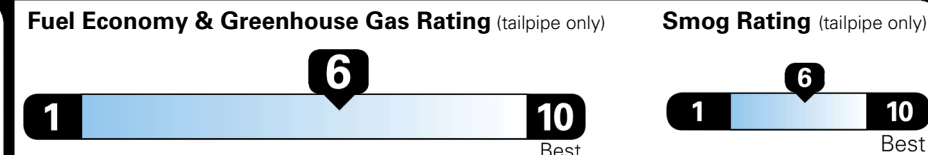

TOTAL ADDITIONAL WEIGHT: 7.2

EPA DOT Fuel Economy and Environment

Gasoline Vehicle

You save \$250
 in fuel costs over 5 years compared to the average new vehicle.

Annual fuel cost \$1,550

Actual results will vary for many reasons, including driving conditions and how you drive and maintain your vehicle. The average new vehicle gets 29 MPG and costs \$8,000 to fuel over 5 years. Cost estimates are based on 15,000 miles per year at \$ 3.10 per gallon. MPGe is miles per gasoline gallon equivalent. Vehicle emissions are a significant cause of climate change and smog.