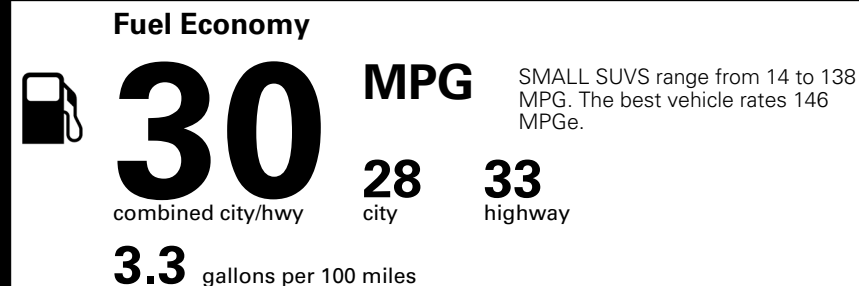

TOTAL ADDITIONAL WEIGHT: 7.2

EPA DOT Fuel Economy and Environment

Gasoline Vehicle

You save \$250
 in fuel costs over 5 years compared to the average new vehicle.

Annual fuel cost \$1,550

Actual results will vary for many reasons, including driving conditions and how you drive and maintain your vehicle. The average new vehicle gets 29 MPG and costs \$8,000 to fuel over 5 years. Cost estimates are based on 15,000 miles per year at \$ 3.10 per gallon. MPGe is miles per gasoline gallon equivalent. Vehicle emissions are a significant cause of climate change and smog.