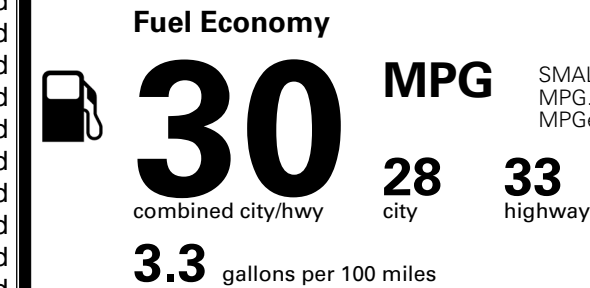

\$ 26,590.00

INLAND FREIGHT AND HANDLING

\$ 1,495.00

TOTAL MANUFACTURER'S SUGGESTED RETAIL PRICE ▶

\$ 28,085.00

*Additional terms and conditions apply.

**Kia Connect may be currently unavailable for some Model Year 2022 and newer vehicles sold or purchased in Massachusetts; please see owners.kia.com for more information.

TOTAL ADDITIONAL WEIGHT: 7.2

EPA DOT Fuel Economy and Environment

Gasoline Vehicle

SMALL SUVs range from 14 to 138 MPG. The best vehicle rates 146 MPGe.

You save \$250
 in fuel costs over 5 years compared to the average new vehicle.