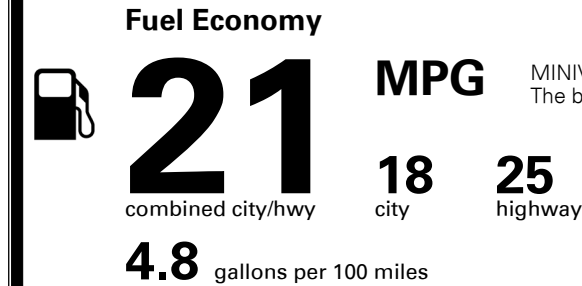

\$ 39,275.00

INLAND FREIGHT AND HANDLING

\$ 1,495.00

TOTAL MANUFACTURER'S SUGGESTED RETAIL PRICE ▶

\$ 40,770.00

TOTAL ADDITIONAL WEIGHT: 11.4

EPA DOT Fuel Economy and Environment

MINIVANS range from 20 to 83 MPG. The best vehicle rates 146 MPGe.