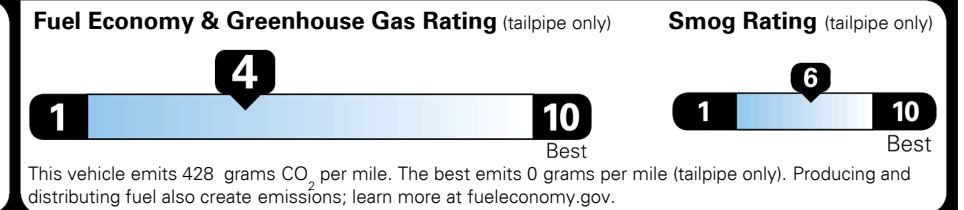

Actual results will vary for many reasons, including driving conditions and how you drive and maintain your vehicle. The average new vehicle gets 29 MPG and costs $8,500 to fuel over 5 years. Cost estimates are based on 15,000 miles per year at $ 3.30 per gallon. MPGe is miles per gasoline gallon equivalent. Vehicle emissions are a significant cause of climate change and smog.

fueleconomy.gov

Calculate personalized estimates and compare vehicles

GOVERNMENT 5-STAR SAFETY RATINGS

Overall Vehicle Score	Not Rated
Based on the combined rating of frontal, side and rollover. Should ONLY be compared to other vehicles of similar size and weight.	
Frontal	Driver ★ ★ ★ ★ ★
Crash	Passenger ★ ★ ★ ★
Based on the risk of injury in a frontal impact. Should ONLY be compared to other vehicles of similar size and weight.	
Side	Front seat Not Rated
Crash	Rear seat Not Rated
Star ratings based on the risk of injury in a side impact.	
Rollover	★ ★ ★ ★
Star ratings based on the risk of rollover in a single-vehicle crash.	

Star ratings range from 1 to 5 stars (★★★★★) with 5 being the highest.
Source: National Highway Traffic Safety Administration (NHTSA).
www.safercar.gov or 1-888-327-4236

Manufacturer's suggested retail price includes Manufacturer's recommended pre-delivery service. License and title fees, state and local taxes and other dealer installed options and accessories are not included in the manufacturer's suggested retail price.

PARTS CONTENT INFORMATION

FOR VEHICLES IN THIS CAR LINE U.S./CANADIAN PARTS CONTENT: 2 %

MAJOR SOURCES OF FOREIGN PARTS: KOREA: 95%

NOTE: PARTS CONTENT DOES NOT INCLUDE FINAL ASSEMBLY, DISTRIBUTION, OR OTHER NON-PARTS COSTS.

FOR THIS VEHICLE FINAL ASSEMBLY POINT: GWANGMYEONG, KOREA

COUNTRY OF ORIGIN ENGINE (MOTOR):

TRANSMISSION: KOREA