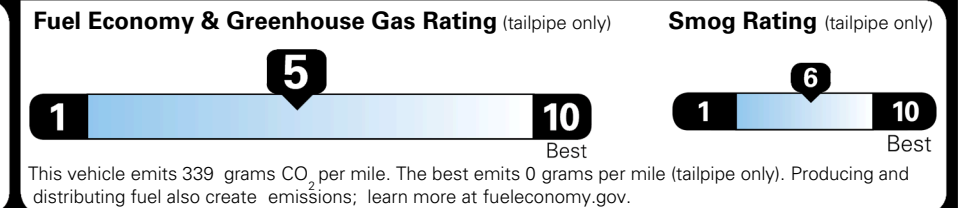

EPA DOT Fuel Economy and Environment

Gasoline Vehicle

You spend \$1,000 more in fuel costs over 5 years compared to the average new vehicle.

Annual fuel cost \$1,900

Actual results will vary for many reasons, including driving conditions and how you drive and maintain your vehicle. The average new vehicle gets 29 MPG and costs \$8,500 to fuel over 5 years. Cost estimates are based on 15,000 miles per year at \$ 3.30 per gallon. MPGe is miles per gasoline gallon equivalent. Vehicle emissions are a significant cause of climate change and smog.